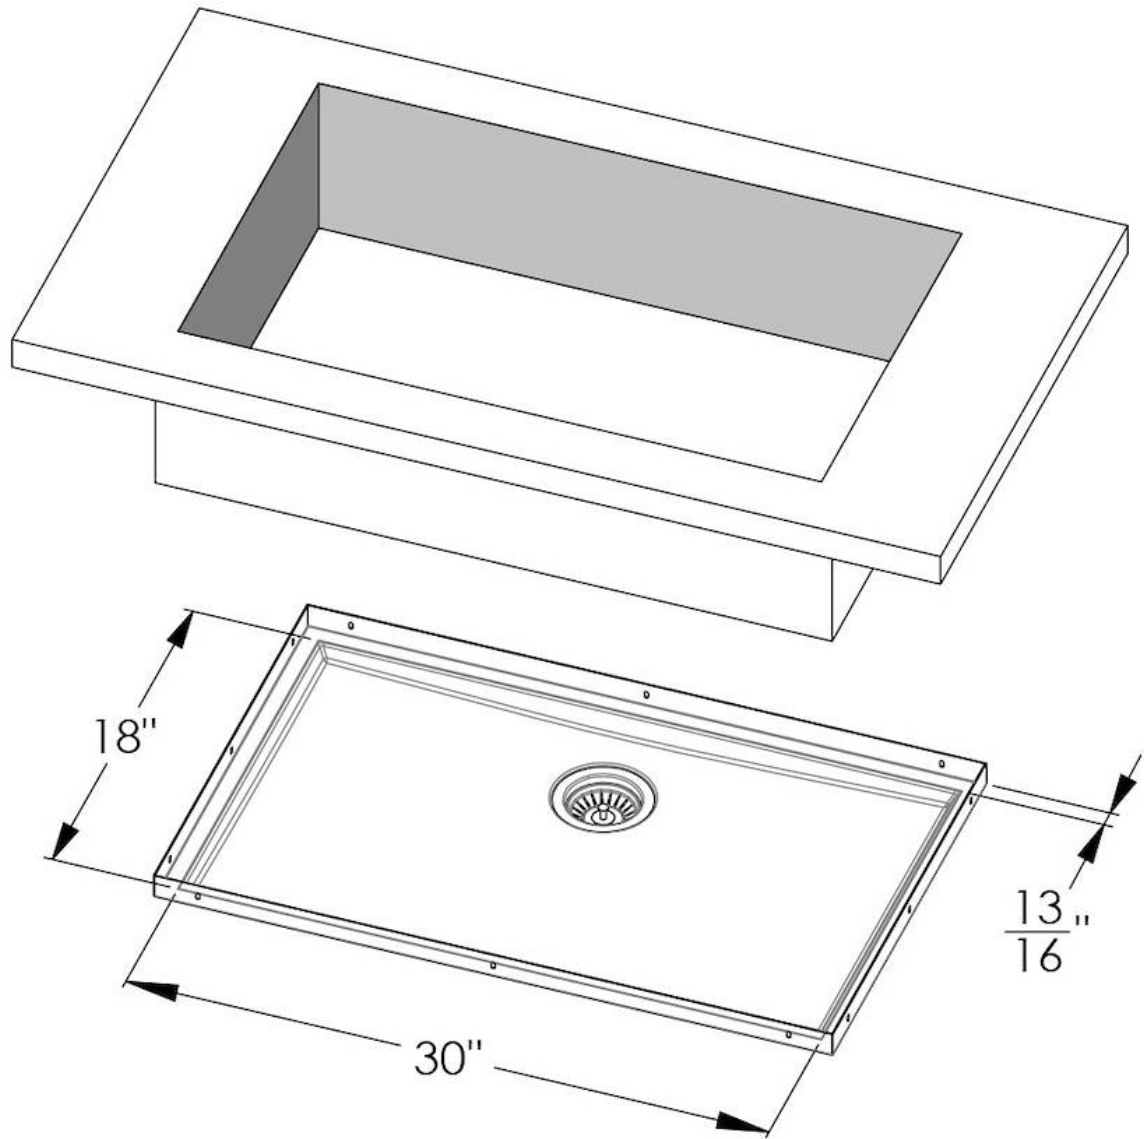

Dimensions 31 ⁹/₁₆" x 19 ⁹/₁₆"

Standard fittings Drain
Boxed packing

Built-in hole View technical data sheet

Bowl dimension 30" x 18"

Number of bowls 1 bowl

Waste fitting

3,5" drain

FEATURES

PHANTOM BASE WITHOUT WELDING

The steel bottom Phantom BASE solves the problem of water draining of slab sinks, because the slope built into the moulded bottom ensures perfect draining. The radius and sloped profile of Phantom BASE guarantee great practicality and hygiene in everyday cleaning.

High thickness

1.5 mm thick steel. A significant thickness, which guarantees the maximum sturdiness and durability.

Small radius

Bowls with squared shapes with a modern design and an increased capacity, for a minimal aesthetics connected with an extreme practicality.

Basket 3,5" waste fitting

The drain is equipped with a large 3.5" drain, with the practical basket cap that prevents the discharge of solid parts.

TECHNICAL DATA

GALLERY

OPTIONAL ACCESSORIES

Black grid
8100 619